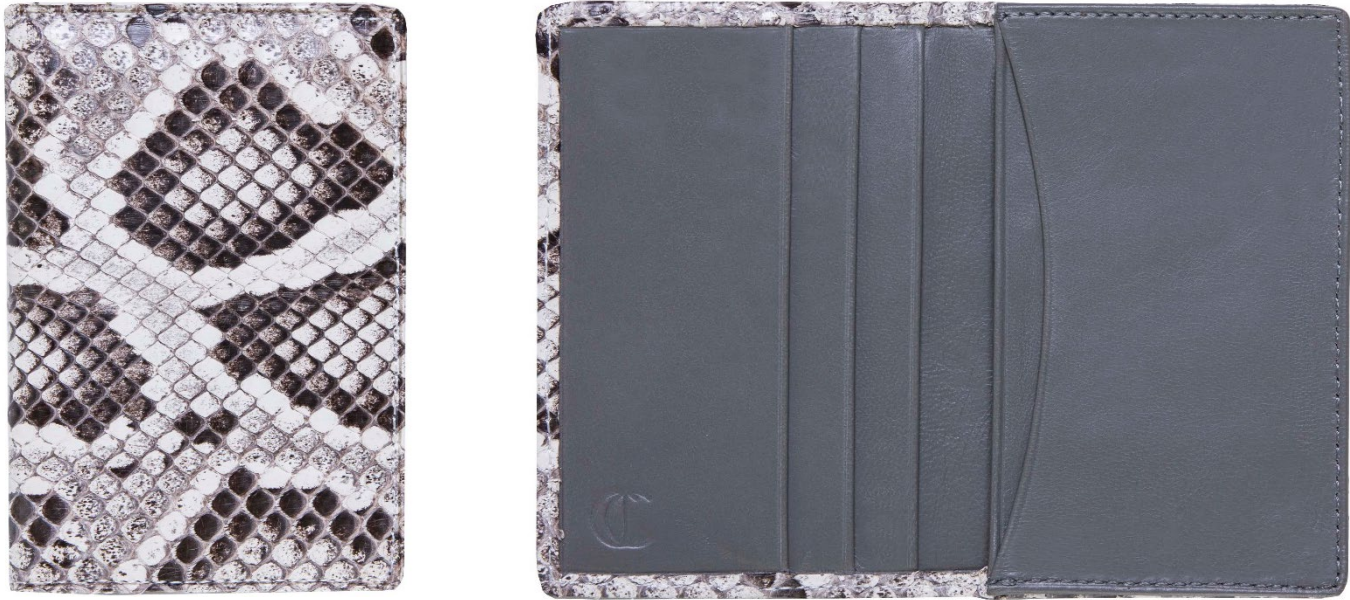

SN019 – Men's ID Wallet

H | 10.7 cm W | 1.5 cm L | 7.8 cm

Men's wallet with 6 card slots, a bill compartment, a slot pocket and an ID window.

W091 – Men's Card Holder

H | 6.7 cm W | 0.3 cm L | 9.6 cm

Small cardholder with double gusset