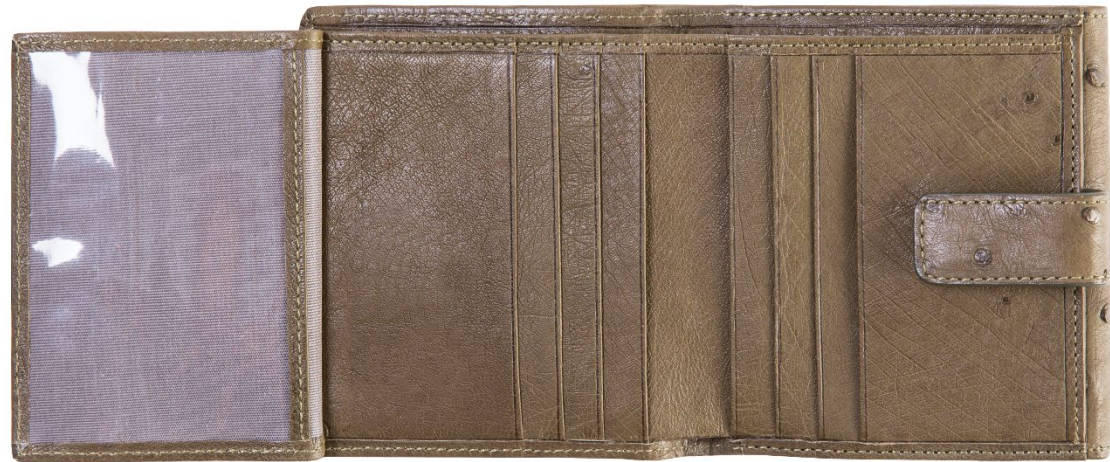

Ladies Small Wallet – SN018

H|10.6 cm W|1.8 cm L|9.7 cm

Ladies wallet with 6 card slots, 2 slot pockets, a bill compartment, a coin purse and an ID window